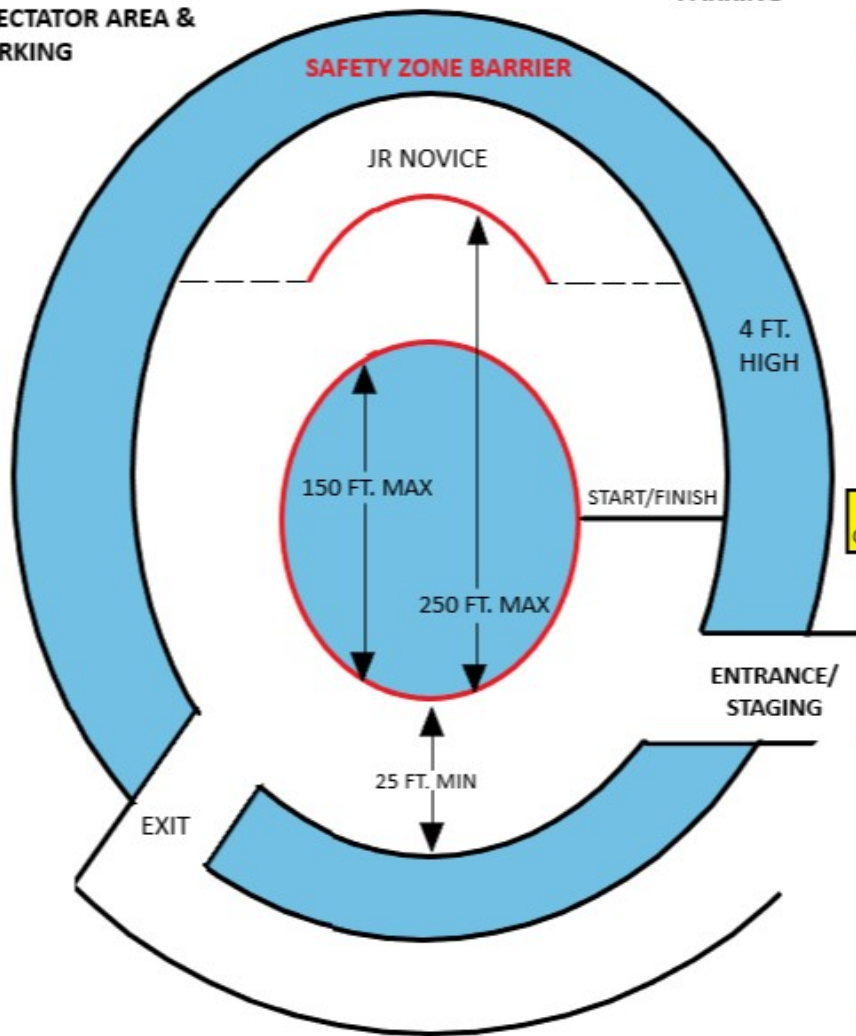

SPECTATOR AREA & PARKING

SPECTATOR AREA & PARKING

ANY SPECTATOR ENTERING THIS AREA MUST SIGN A WAIVER!

100 FT. MIN

PIT AREA/ TRAILER PARKING

LAP COUNTER

TECHING AREA/
PARKING

OFFICER PARKING AREA

- 25 foot minimum width for the entire track
- JV Novice can be on either side of the oval
- 4 foot safety barrier around track of snow or hay
- All spectators and additional vehicles are to park in appropriate area so there is enough room for trailers/sleds
- No one except officers and techs will be parked from staging area and on